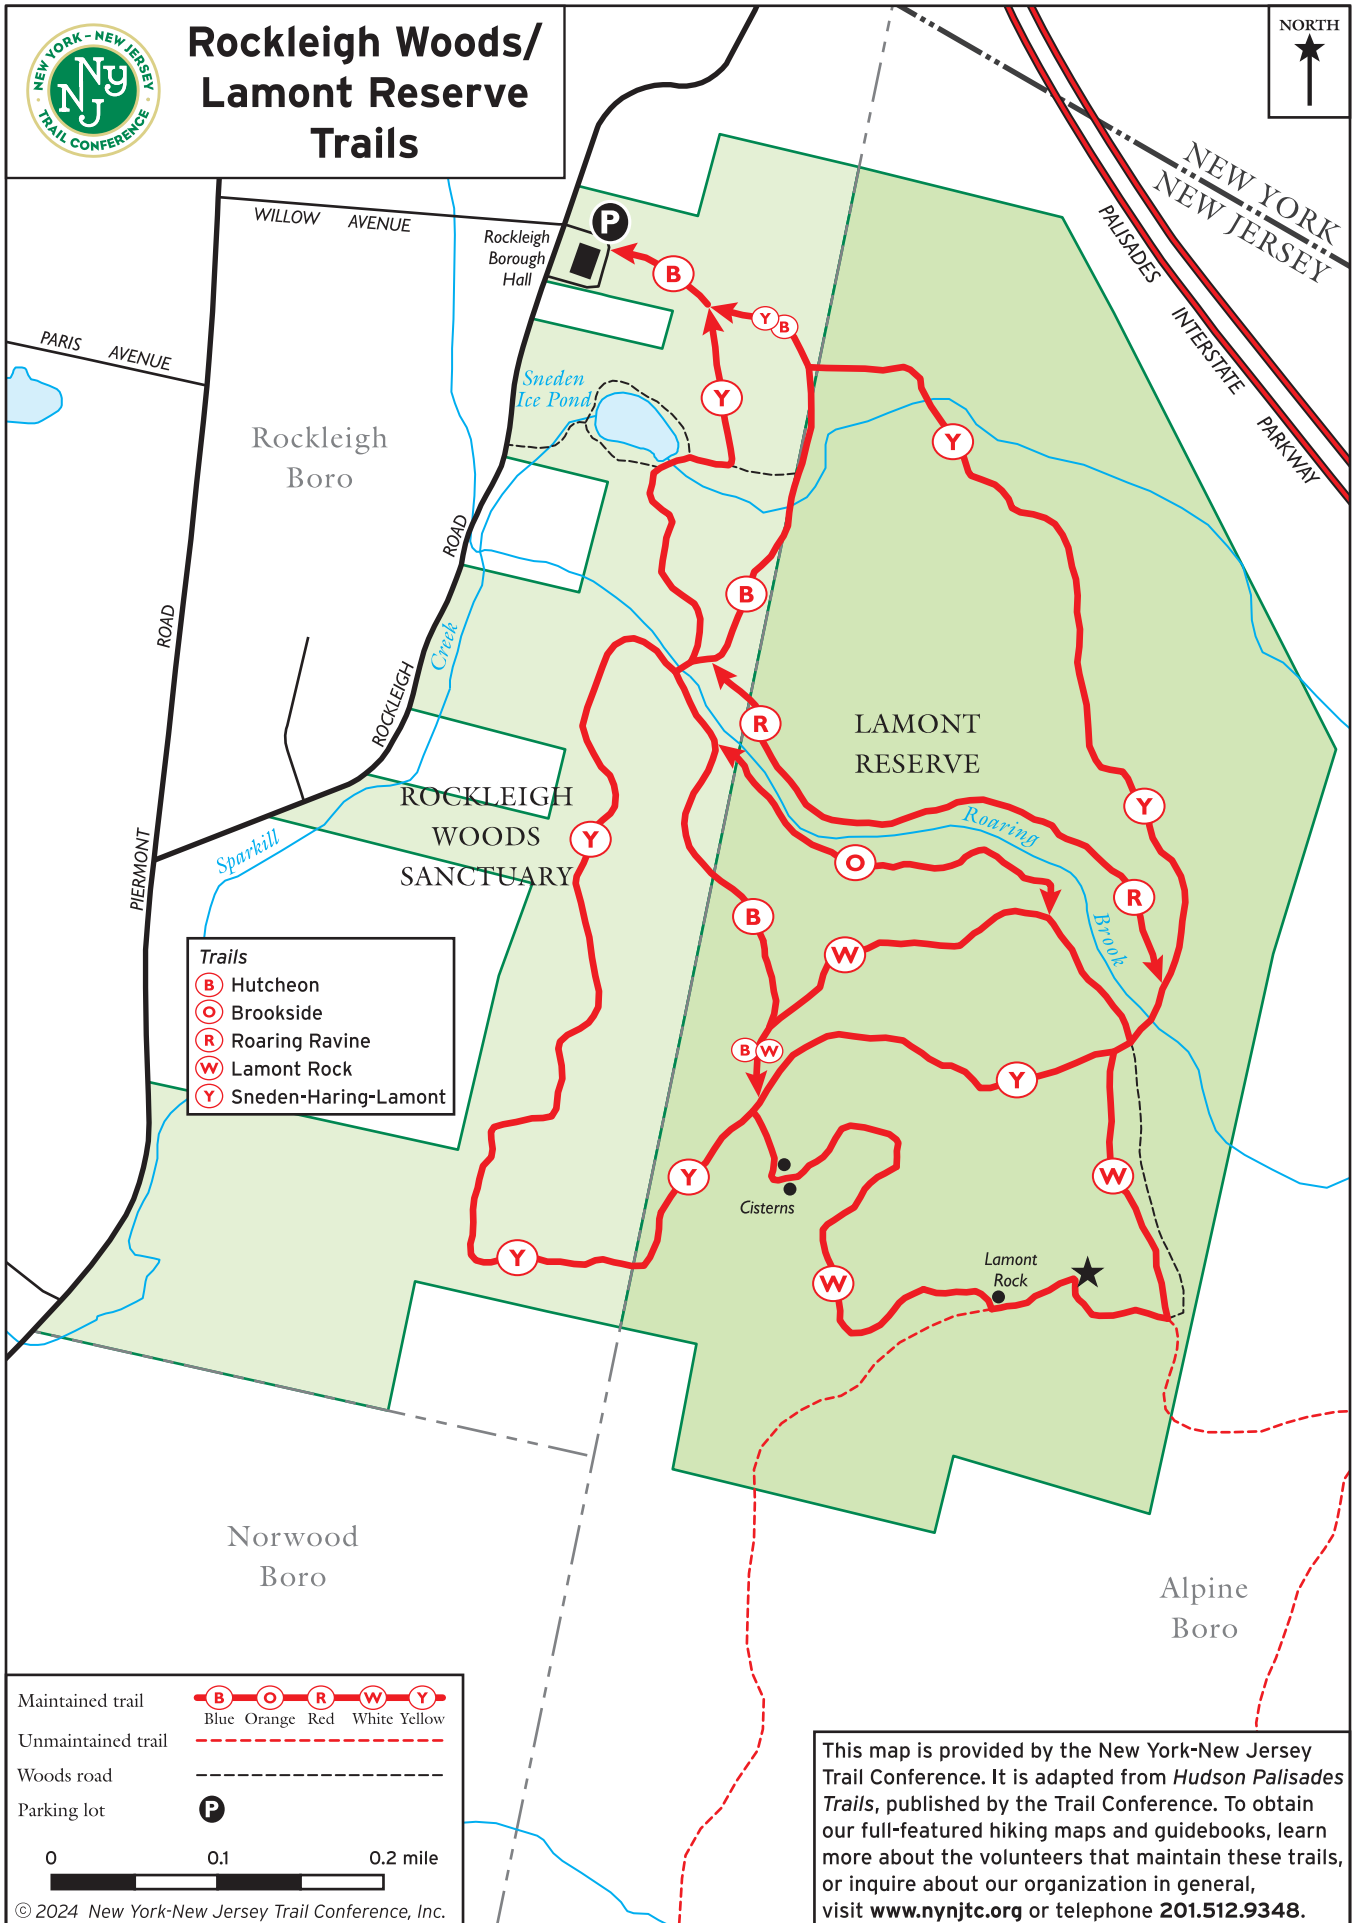

Rockleigh Woods/ Lamont Reserve Trails

- Trails**
- B Hutcheon
 - O Brookside
 - R Roaring Ravine
 - W Lamont Rock
 - Y Sneden-Haring-Lamont

- Maintained trail B O R W Y
- Unmaintained trail
- Woods road
- Parking lot P